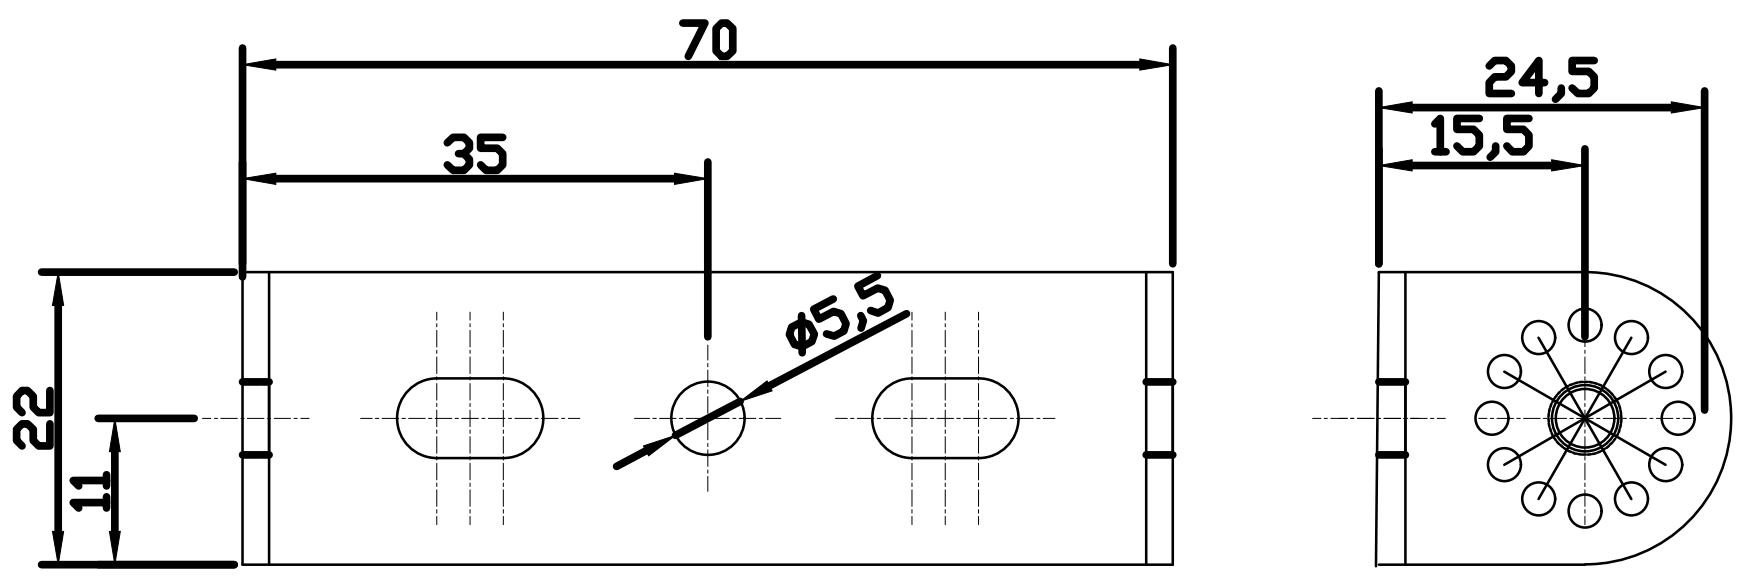

NO	DESCRIPTION	MATERIAL	REMARKS
1			

- 재질 : Steel PO
- 도장 : 블랙 도장

NO	DESCRIPTION	MATERIAL	REMARKS
1			

	SCALE	UNIT	DESIGN	TITLE	1:1 mm	MBR68A
	1:1	mm	DESIGN			
eEMTECH corp.			APPROVED	DATE		