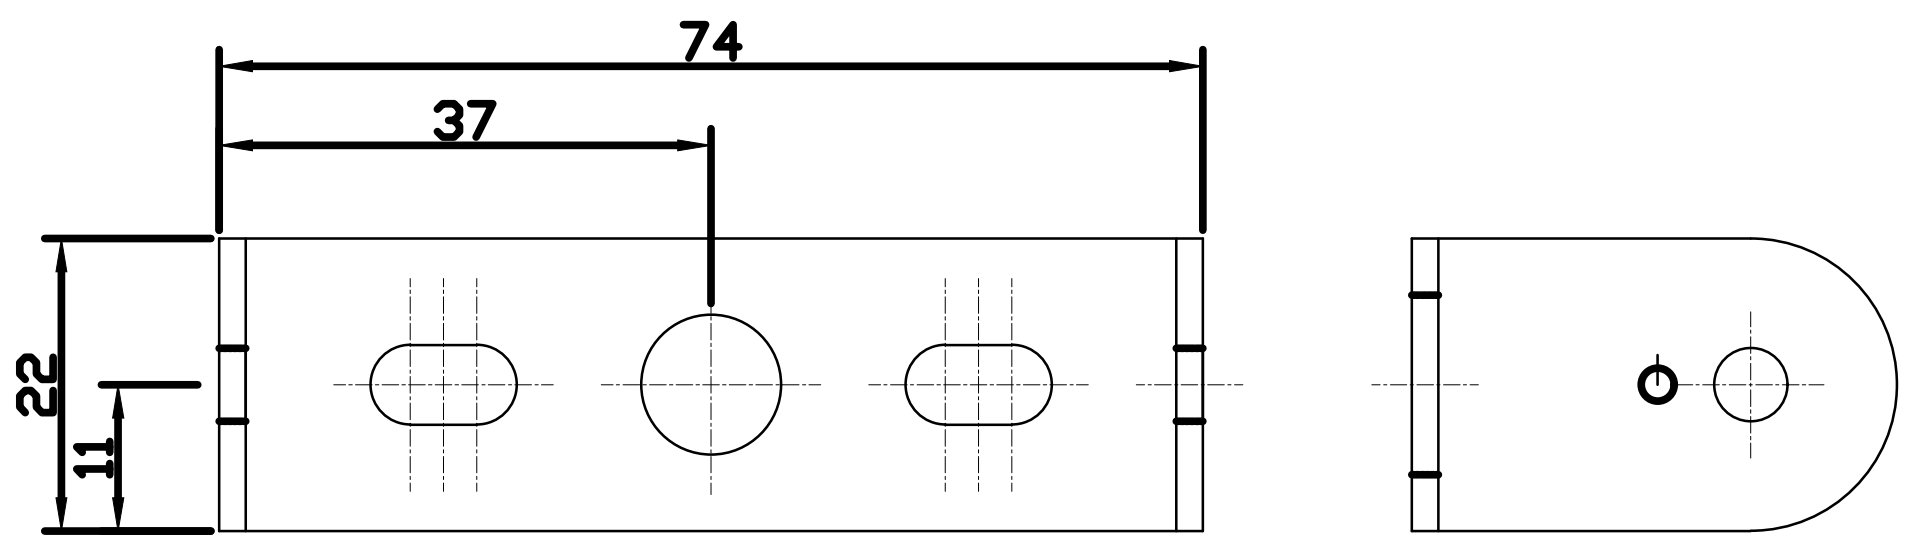

NO	DESCRIPTION	MATERIAL	REMARKS
1			

- 재질 : Steel PO
- 도장 : 블랙 도장

NO	DESCRIPTION	MATERIAL	REMARKS
1			

	SCALE	UNIT	DESIGN	TITLE	1:1 mm	MBR68A
	1:1	mm	DESIGN			
eEMTECH corp.			APPROVED	DATE		