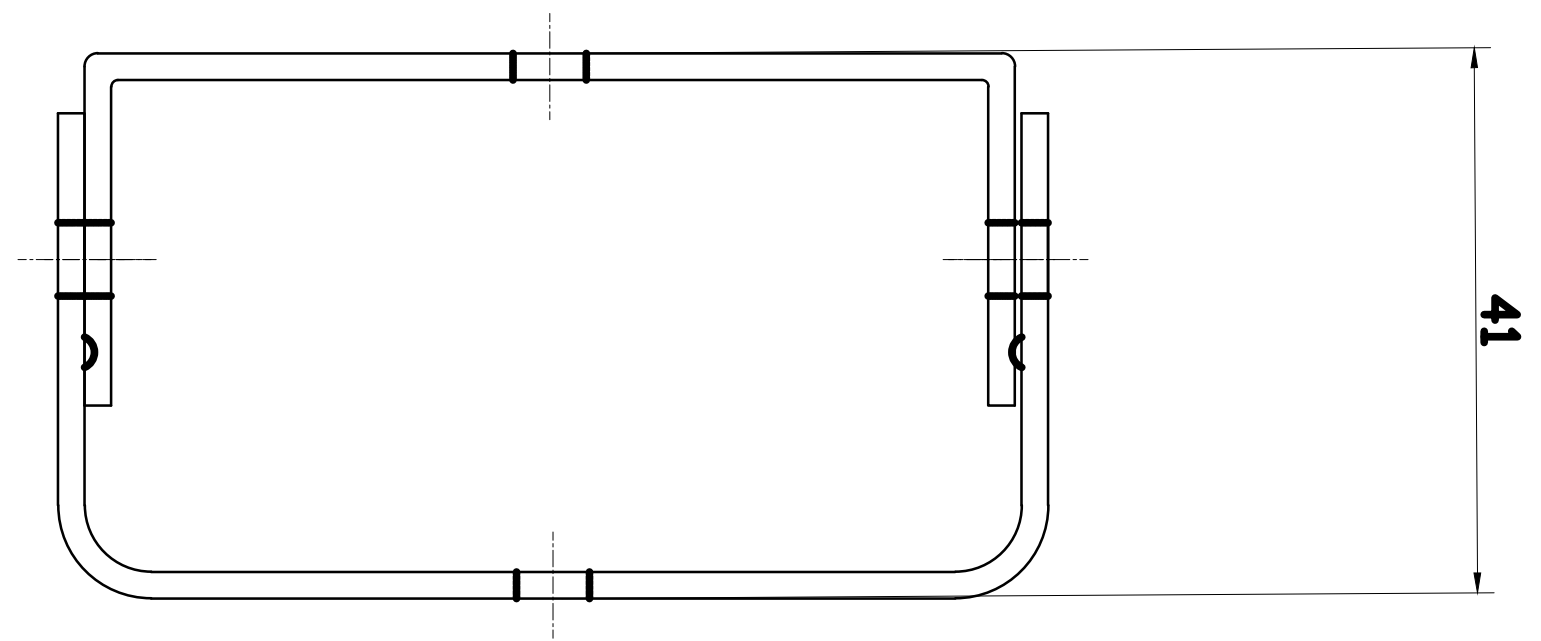

NO	DESCRIPTION	MATERIAL	REMARKS
1			

- 재질 : Steel PO
- 도장 : 블랙 도장

NO	DESCRIPTION	MATERIAL	REMARKS
1			

	SCALE	UNIT	DESIGN	TITLE	1:1 mm	MBR68A
	1:1	mm	DESIGN			
eEMTECH corp.			APPROVED	DATE		